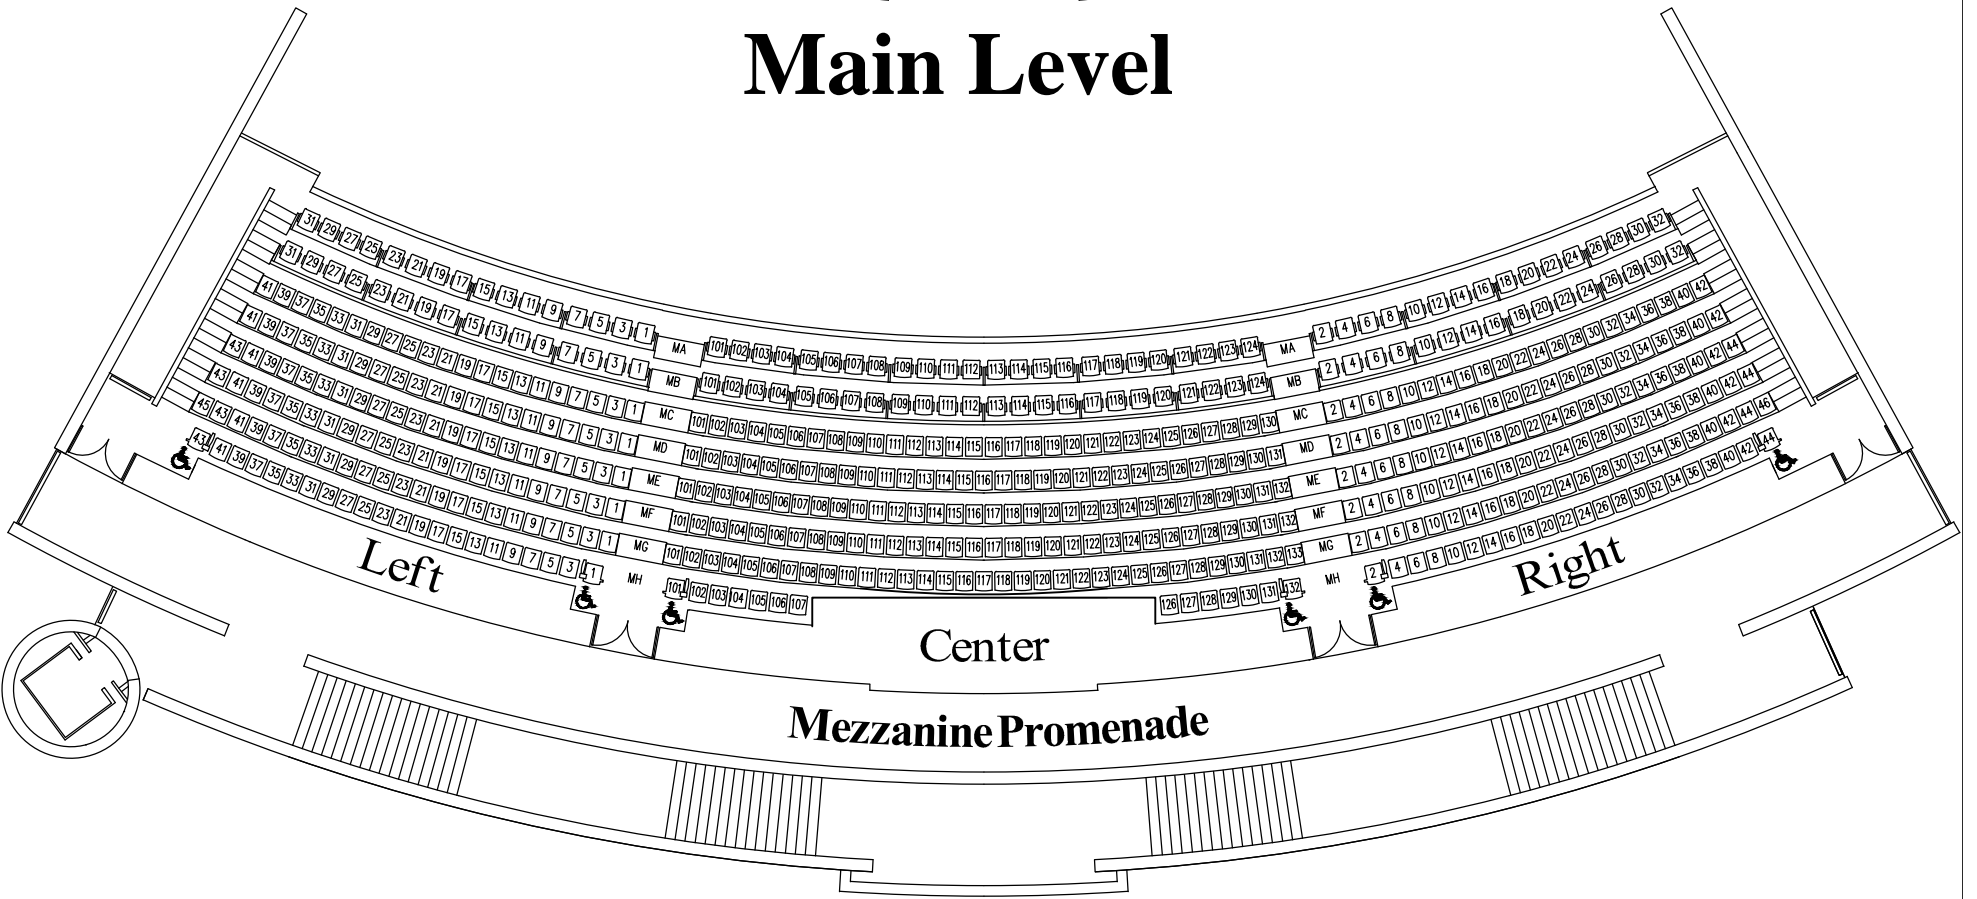

STAGE

ORCHESTRA PIT

Main Level

Mezzanine Level

THE SANTA FE OPERA CROSBY THEATRE

SEATING REFERENCE CHART

505 986-5900 OR 800-280-4654

www.santafeopera.org