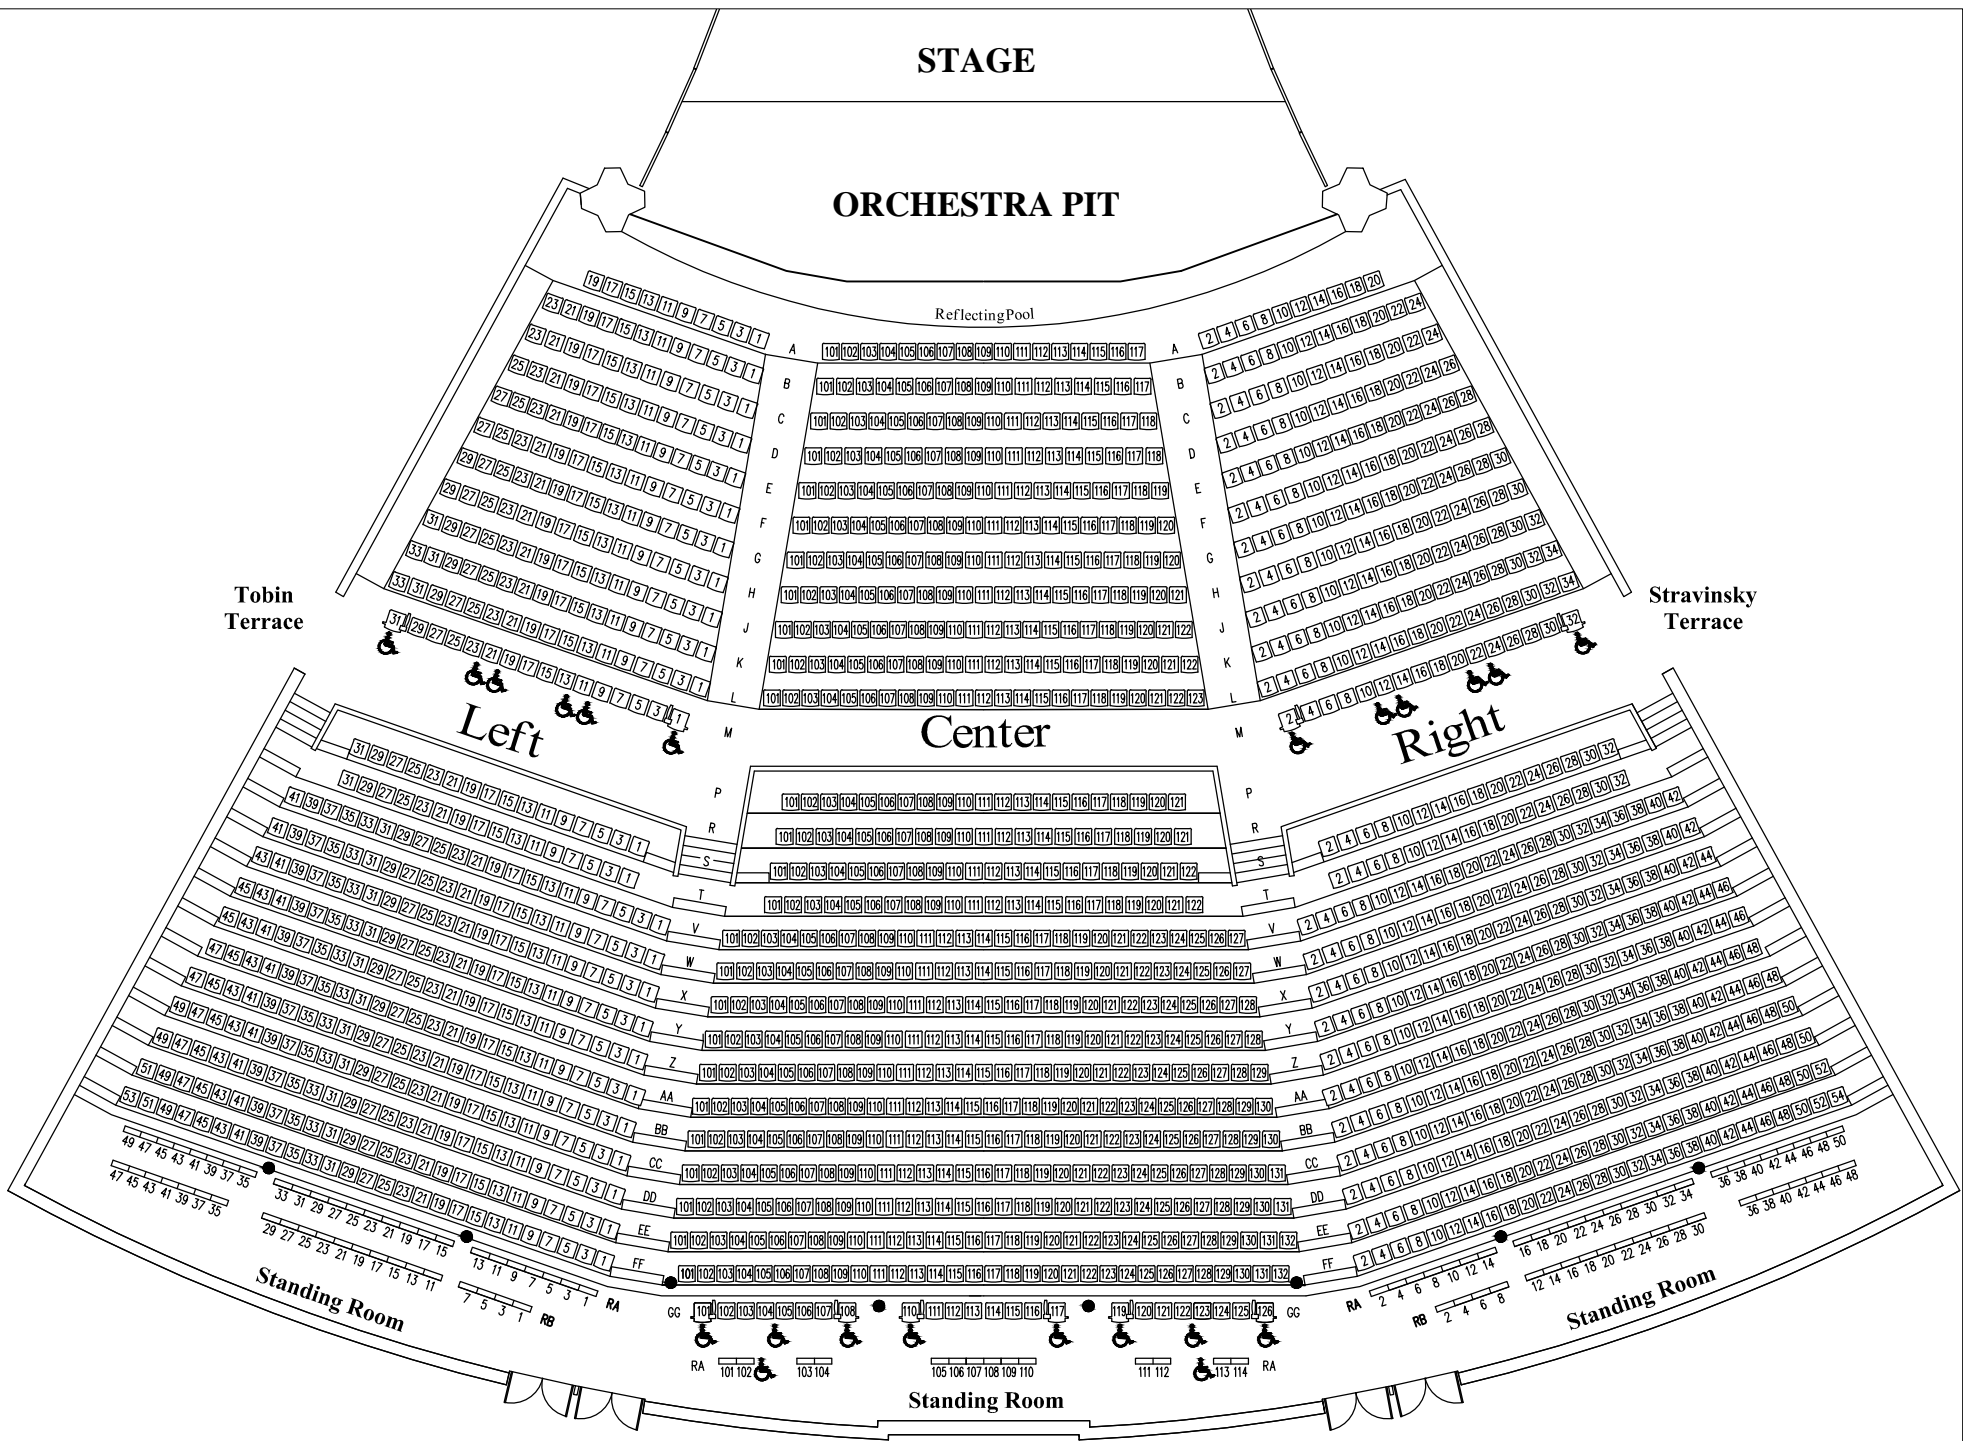

STAGE

ORCHESTRA PIT

Main Level

Mezzanine Level

THE SANTA FE OPERA CROSBY THEATRE

SEATING REFERENCE CHART

505 986-5900 OR 800-280-4654

www.santafeopera.org