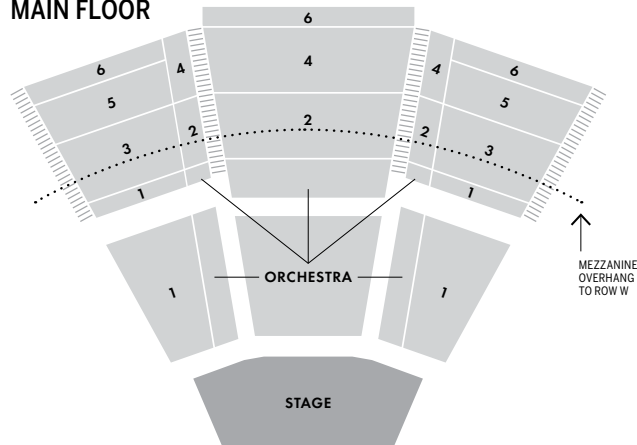

GOOD Availability (most popular)
BETTER Availability
BEST Availability

No refunds or cancellations. Casts, prices and repertory are subject to change.

MEZZANINE

MAIN FLOOR

Seating Section	Subscription Ticket Prices							Individual Ticket Prices		
	Wednesdays	Fridays	Saturdays	Trio	Quartet	Quintet	Final Week			
10	\$188	\$196	\$199	\$120	\$154	\$188	\$132	\$46	\$41	\$36
6	\$224	\$233	\$237	\$143	\$188	\$224	\$160	\$56	\$50	\$44
5	\$325	\$345	\$355	\$215	\$280	\$325	\$220	\$82	\$72	\$62
8	\$334	\$352	\$358	\$216	\$284	\$334	\$224	\$90	\$78	\$66
9	\$389	\$410	\$420	\$254	\$332	\$389	\$268	\$103	\$91	\$79
3	\$411	\$429	\$436	\$263	\$346	\$411	\$288	\$109	\$97	\$85
4	\$522	\$545	\$555	\$335	\$440	\$522	\$368	\$129	\$117	\$105
1	\$593	\$623	\$637	\$385	\$504	\$593	\$412	\$139	\$125	\$111
7	\$571	\$591	\$599	\$361	\$476	\$571	\$412	\$169	\$153	\$137
Loge	\$776	\$820	\$840	\$508	\$664	\$776	\$528	\$188	\$170	\$152
2	\$871	\$905	\$920	\$555	\$730	\$871	\$624	\$204	\$185	\$166
Orchestra	\$1,048	\$1,085	\$1,100	\$663	\$874	\$1,048	\$756	\$242	\$222	\$202