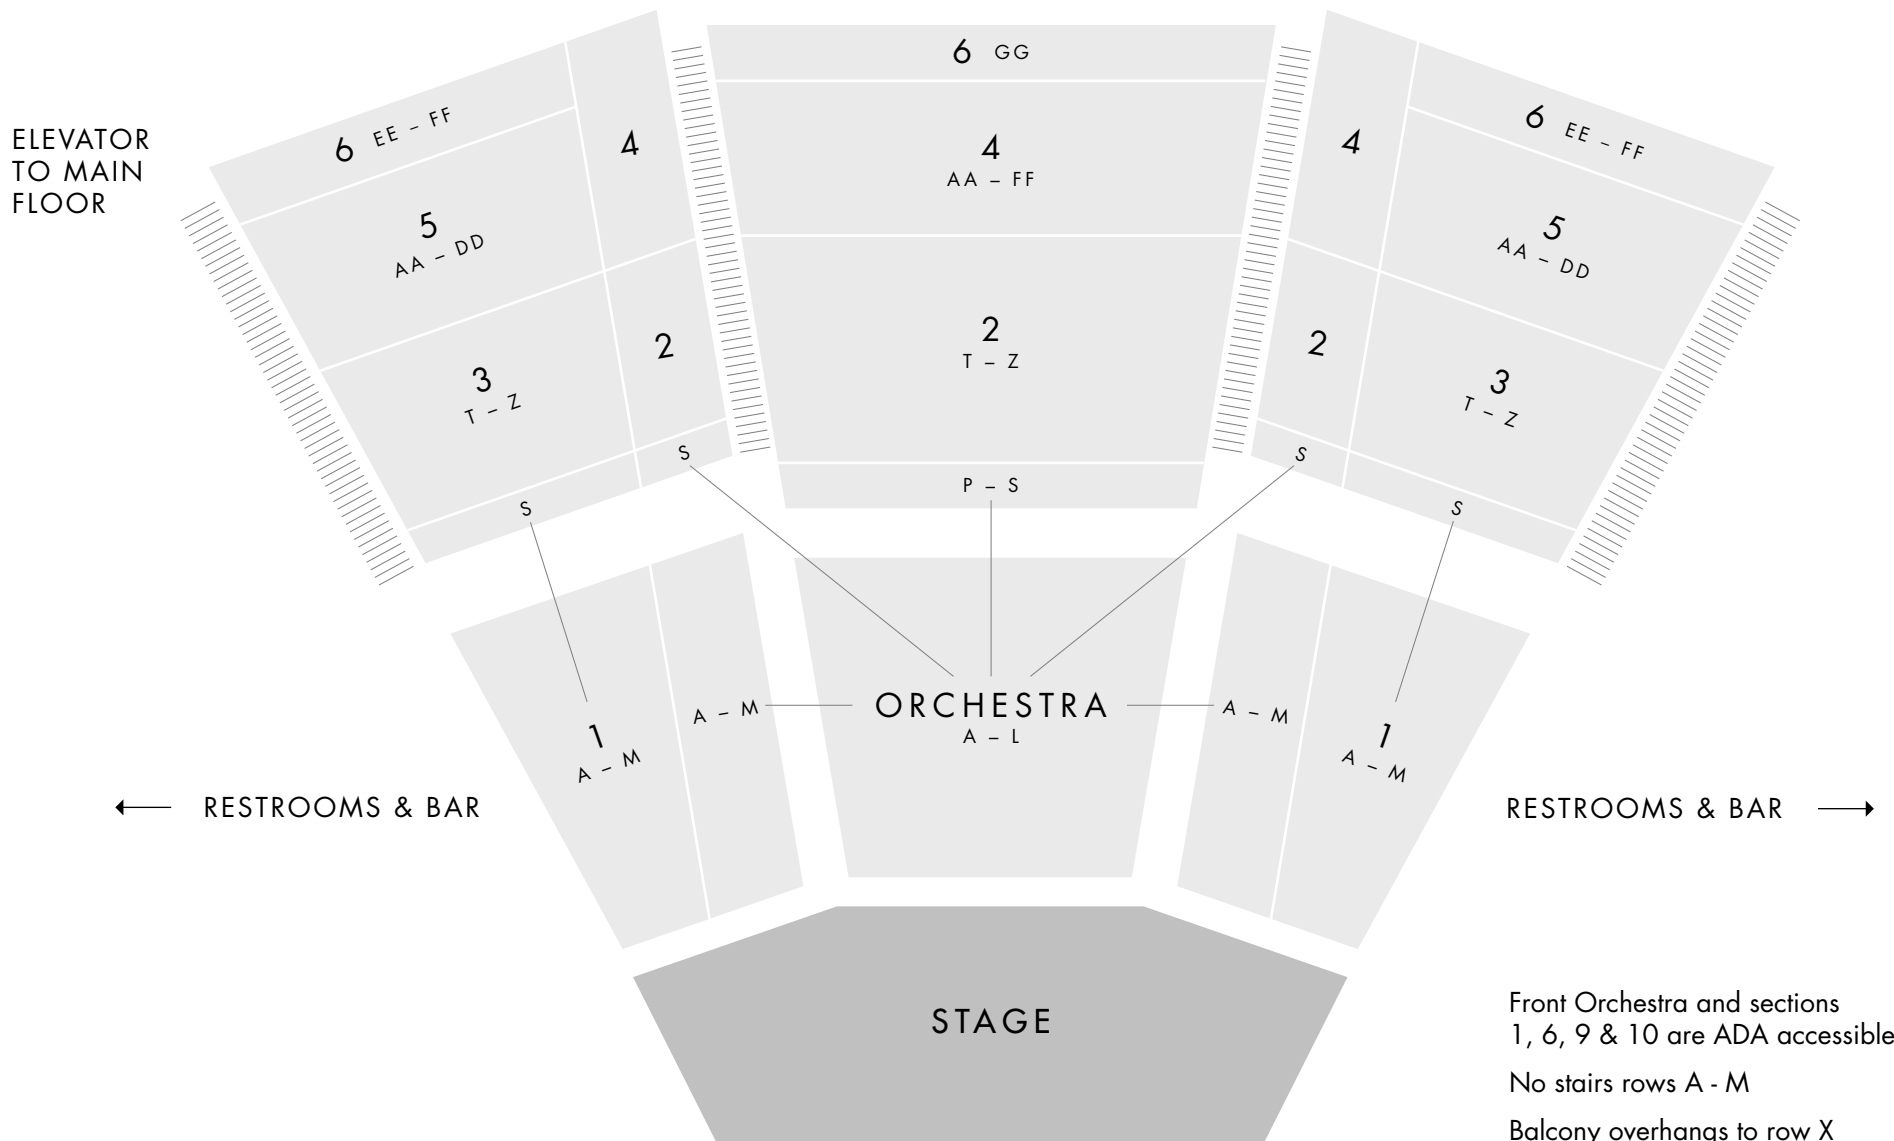

MEZZANINE

MAIN FLOOR

- Front Orchestra and sections 1, 6, 9 & 10 are ADA accessible
- No stairs rows A - M
- Balcony overhangs to row X
- Row letters I, N, O, Q & U are not used
- House right is even numbered
- House left is odd numbered
- Center is consecutively numbered