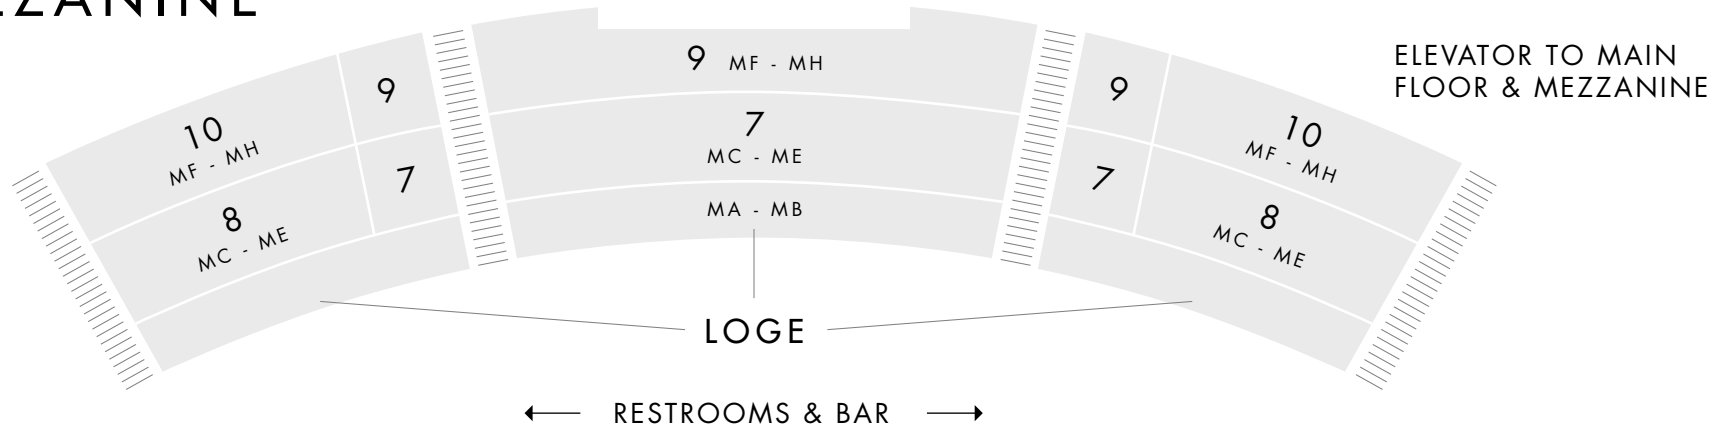

MEZZANINE

MAIN FLOOR

- Front Orchestra and sections 1, 6, 9 & 10 are ADA accessible
- No stairs rows A - M
- Balcony overhangs to row X
- Row letters I, N, O, Q & U are not used
- House right is even numbered
- House left is odd numbered
- Center is consecutively numbered