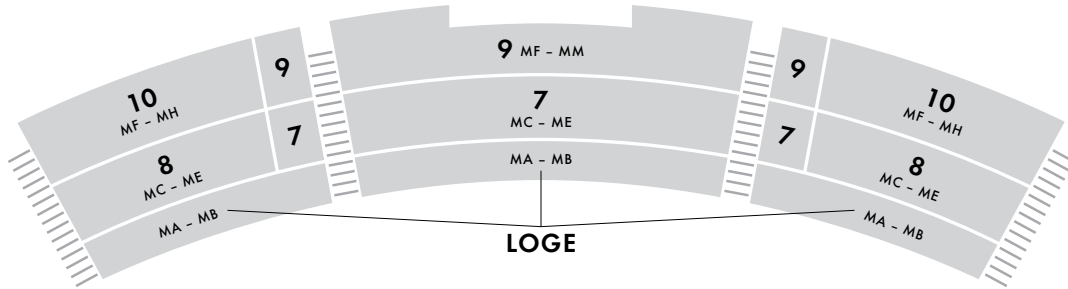

2019 SUBSCRIPTIONS

Saturdays June 29, July 6, 13, 20 & 27
Wednesdays July 3, 10, 17, 24 & 31
Fridays July 5, 12, 26, August 2 & 9
Trio One July 29, 30 & August 1
Quartet One August 5, 6, 7 & 8
Quintet One August 12, 13, 14, 15 & 16
Final Week Quartet August 20, 21, 22 & 23

Apprentice Showcase Scenes August 11 & 18
Adults: \$15 Children: (ages 6-22) \$5

ON SALE NOW AT

SantaFeOpera.org
505-986-5900 or
800-280-4654

MEZZANINE

OVERHANGS THROUGH ROW W

MAIN FLOOR

- Front Orchestra and sections 1, 6, 9 & 10 are ADA accessible
- No stairs rows A - M and row GG
- Row letters I, N, O, Q & U are not used
- House right is even numbered
- House left is odd numbered
- Center is consecutively numbered