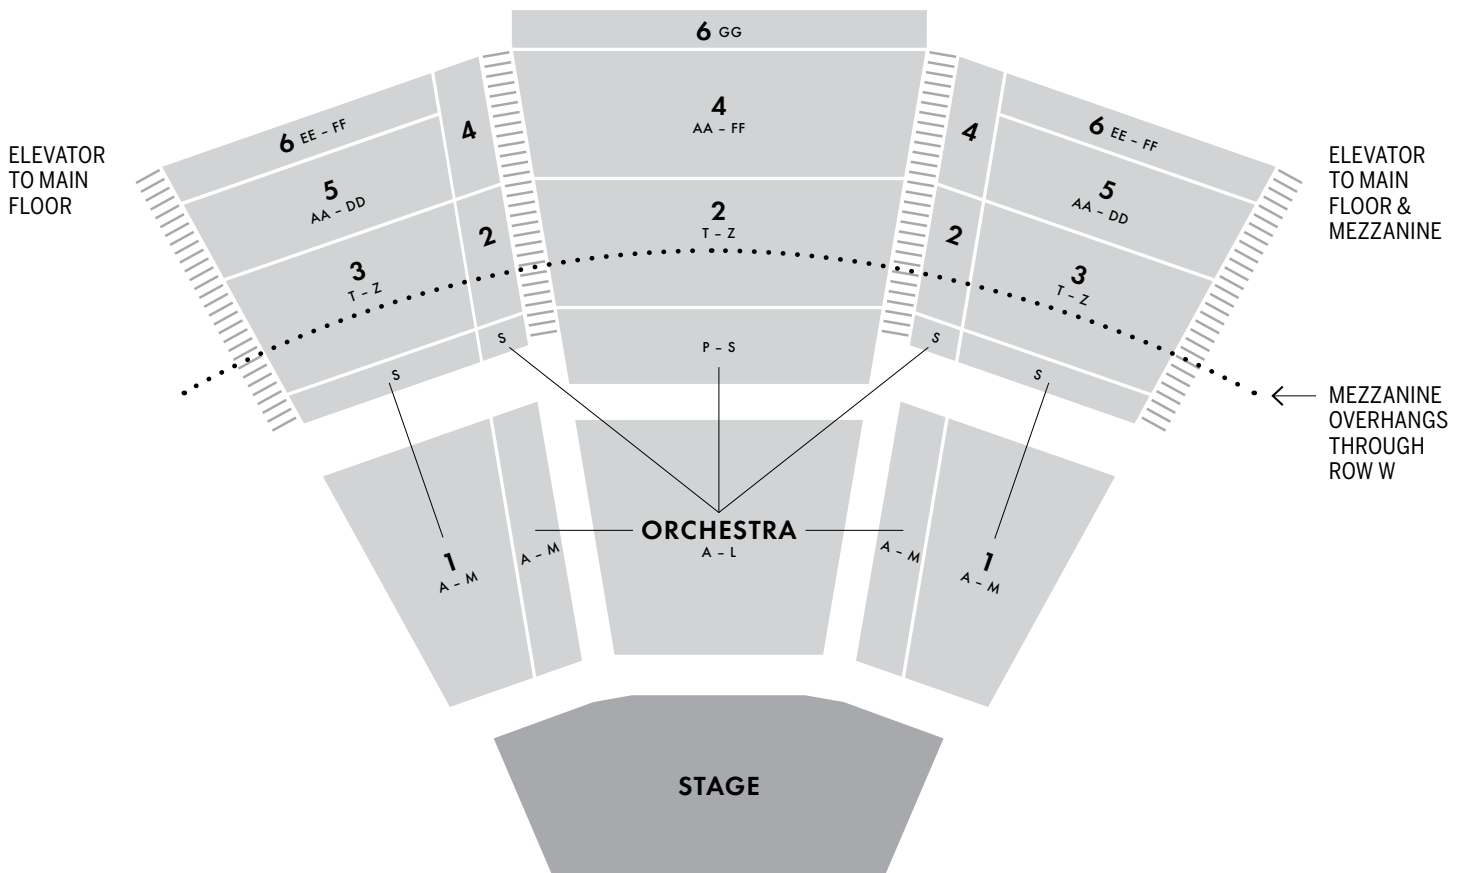

Apprentice Showcase Scenes August 11 & 18
Adults: \$15 Children: (ages 6-22) \$5

ON SALE NOW AT

SantaFeOpera.org
505-986-5900 or
800-280-4654

MEZZANINE

OVERHANGS THROUGH ROW W

MAIN FLOOR

- Front Orchestra and sections 1, 6, 9 & 10 are ADA accessible
- No stairs rows A - M and row GG
- Row letters I, N, O, Q & U are not used
- House right is even numbered
- House left is odd numbered
- Center is consecutively numbered